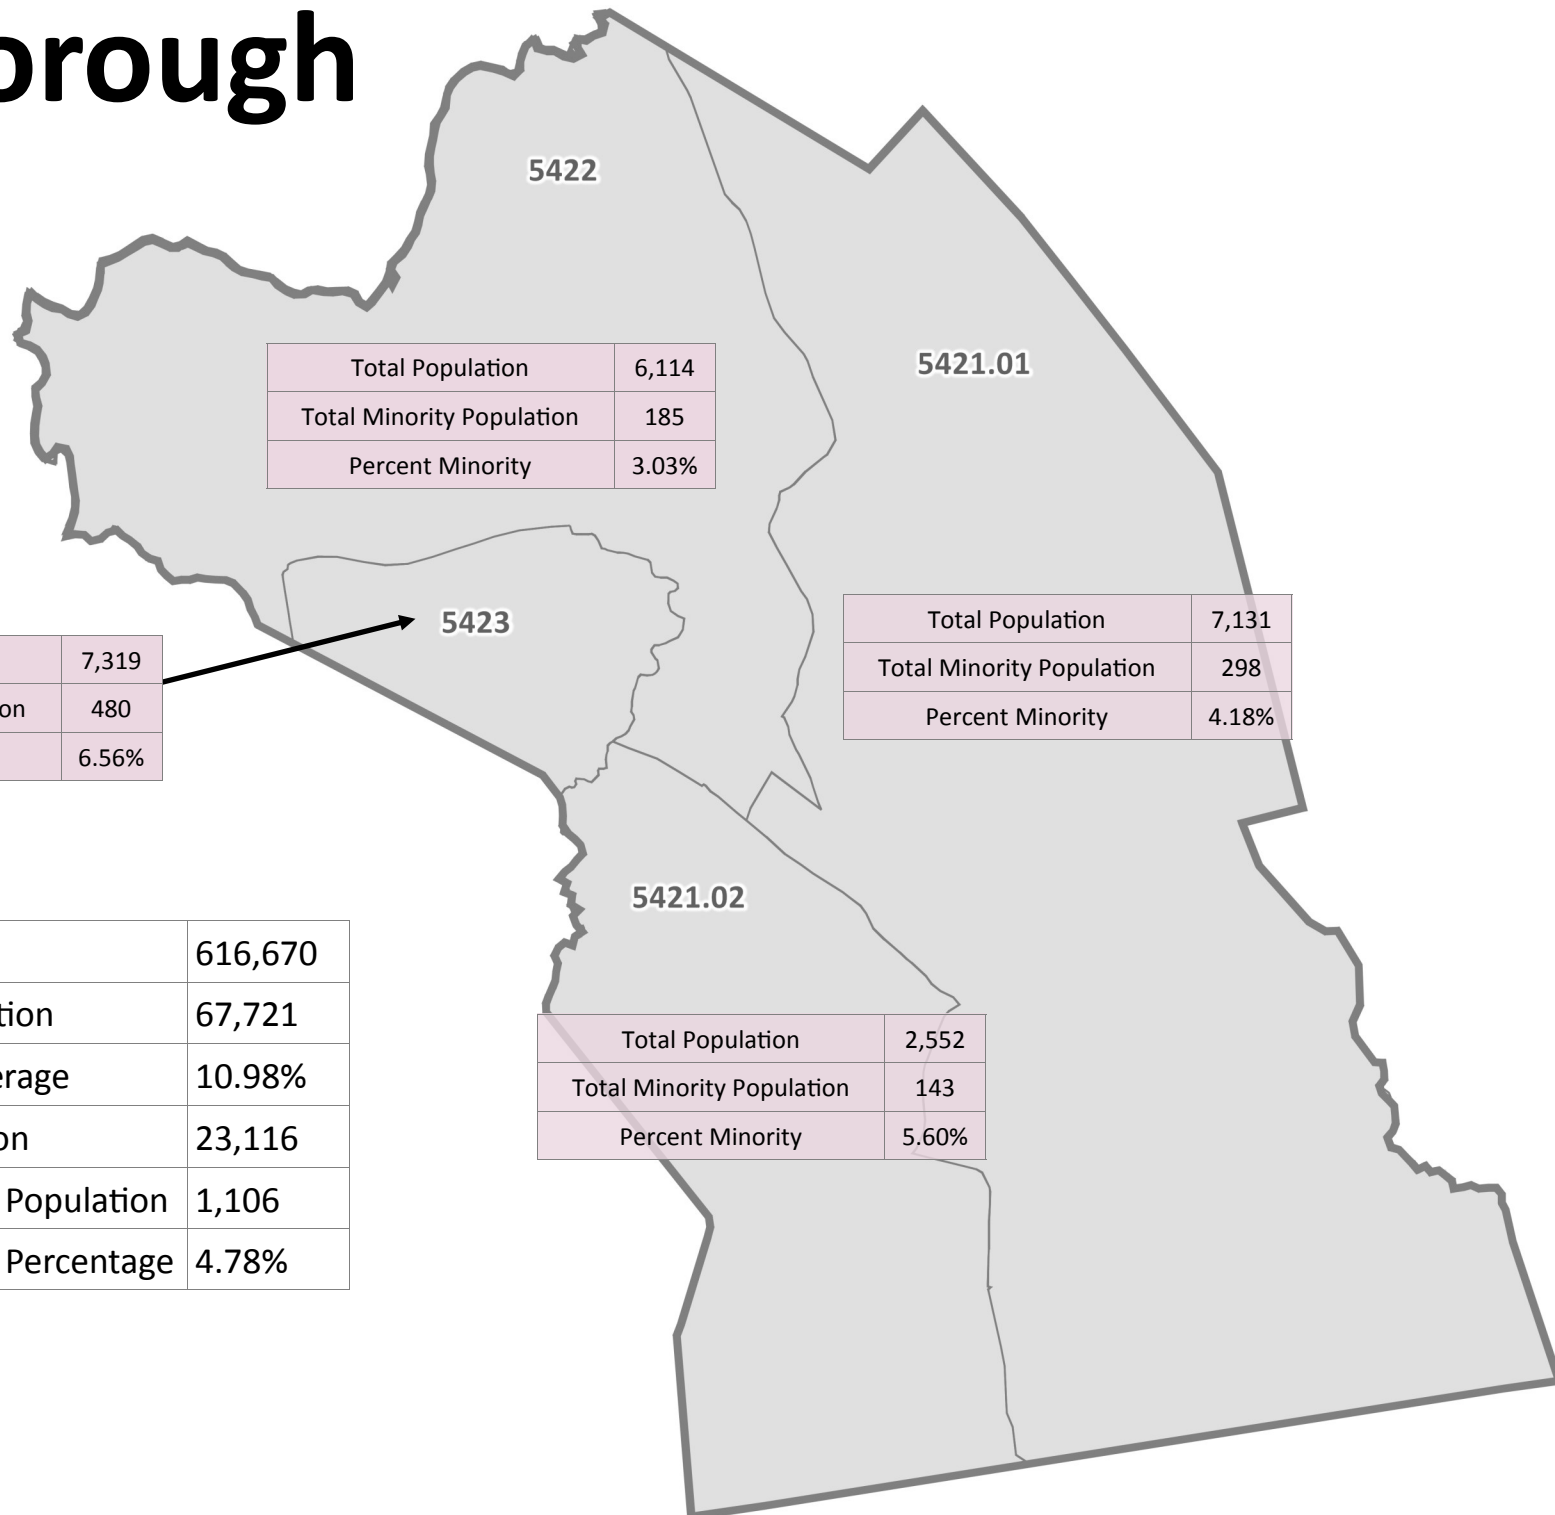

Middleborough

Minority Population

(2010 Census Data)

Total Population	6,114
Total Minority Population	185
Percent Minority	3.03%

Total Population	7,319
Total Minority Population	480
Percent Minority	6.56%

Total Population	7,131
Total Minority Population	298
Percent Minority	4.18%

Total Population	2,552
Total Minority Population	143
Percent Minority	5.60%

SRPEDD Total Population	616,670
SRPEDD Total Minority Population	67,721
SRPEDD Minority Regional Average	10.98%
Middleborough Total Population	23,116
Middleborough Total Minority Population	1,106
Middleborough Total Minority Percentage	4.78%