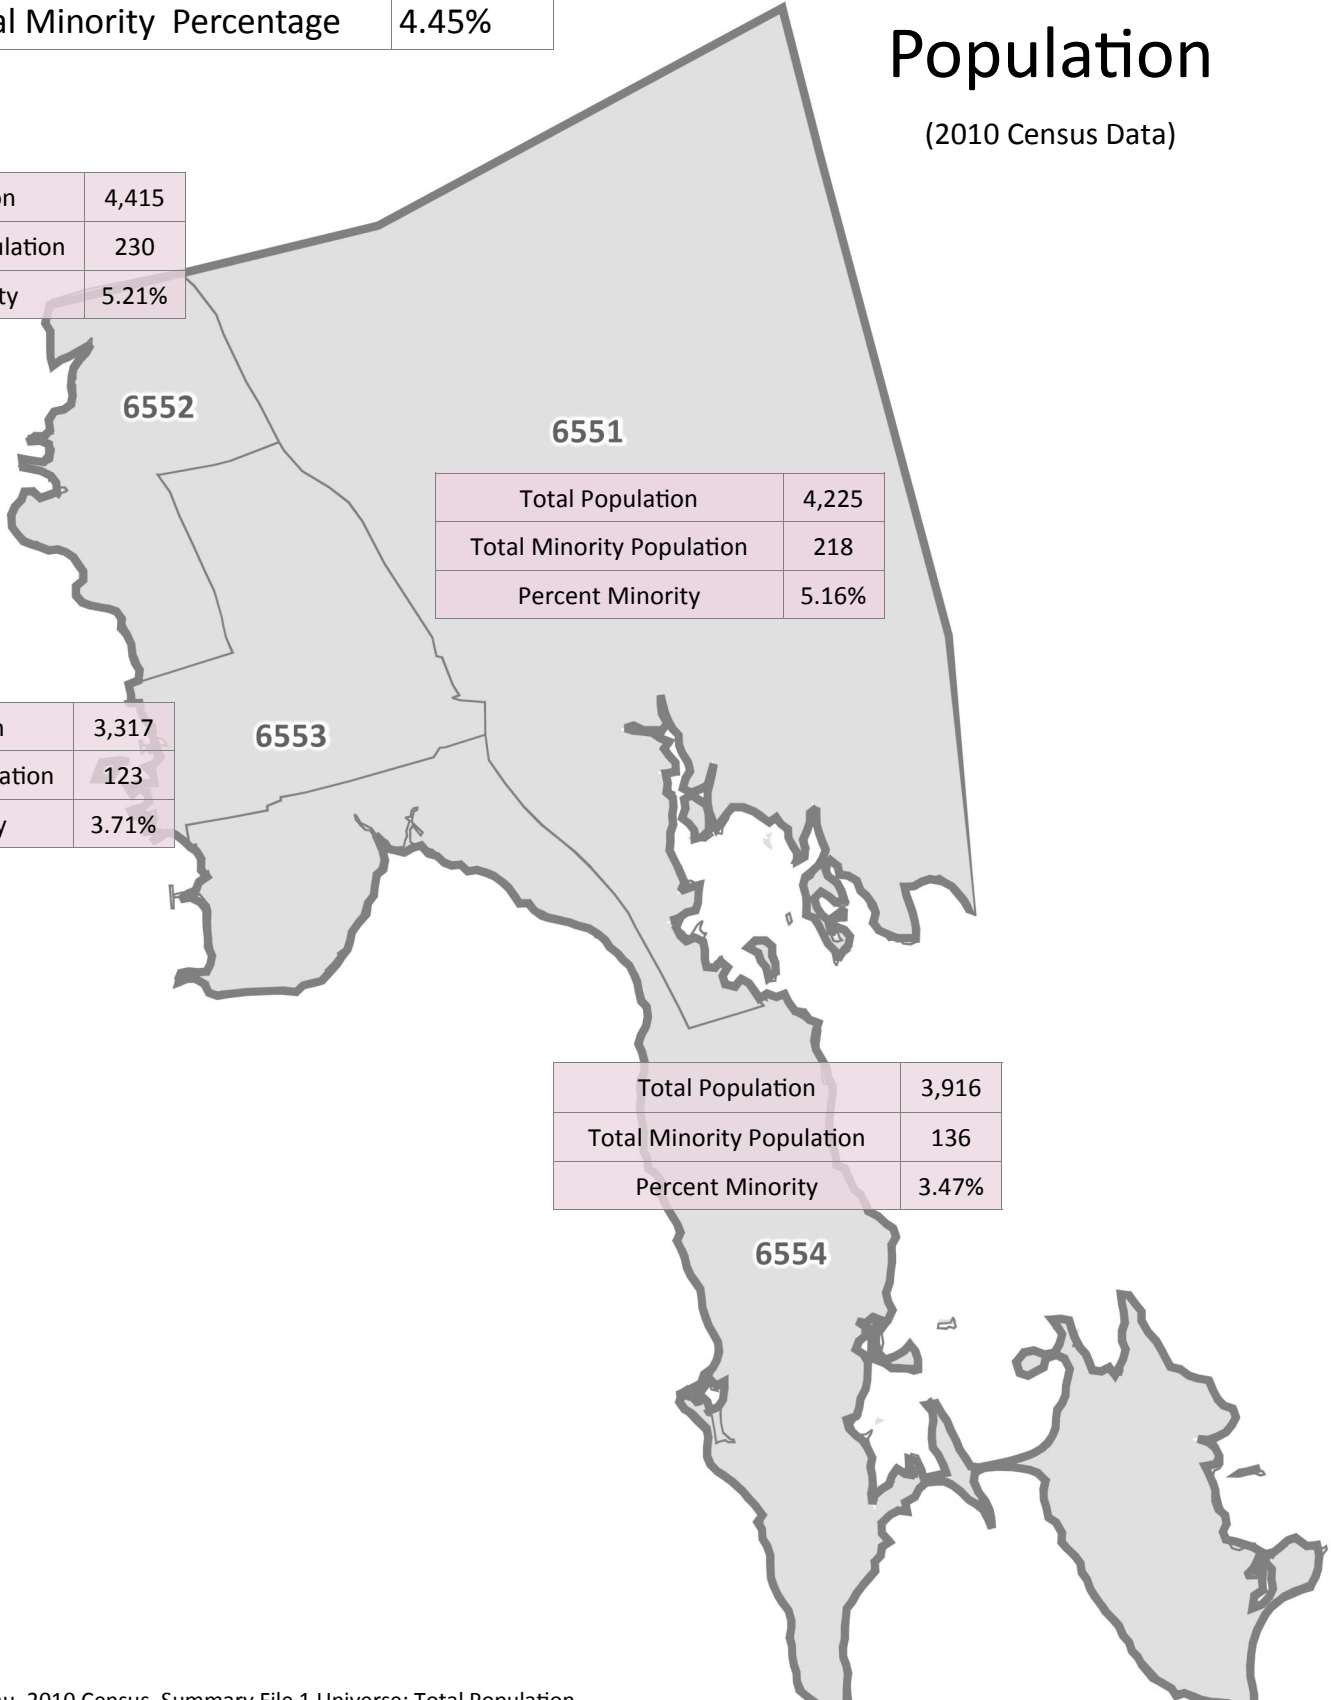

SRPEDD Total Population	616,670
SRPEDD Total Minority Population	67,721
SRPEDD Minority Regional Average	10.98%
Fairhaven Total Population	15,873
Fairhaven Total Minority Population	707
Fairhaven Total Minority Percentage	4.45%

# Fairhaven

## Minority Population

(2010 Census Data)

Total Population	4,415
Total Minority Population	230
Percent Minority	5.21%

Total Population	4,225
Total Minority Population	218
Percent Minority	5.16%

Total Population	3,317
Total Minority Population	123
Percent Minority	3.71%

Total Population	3,916
Total Minority Population	136
Percent Minority	3.47%