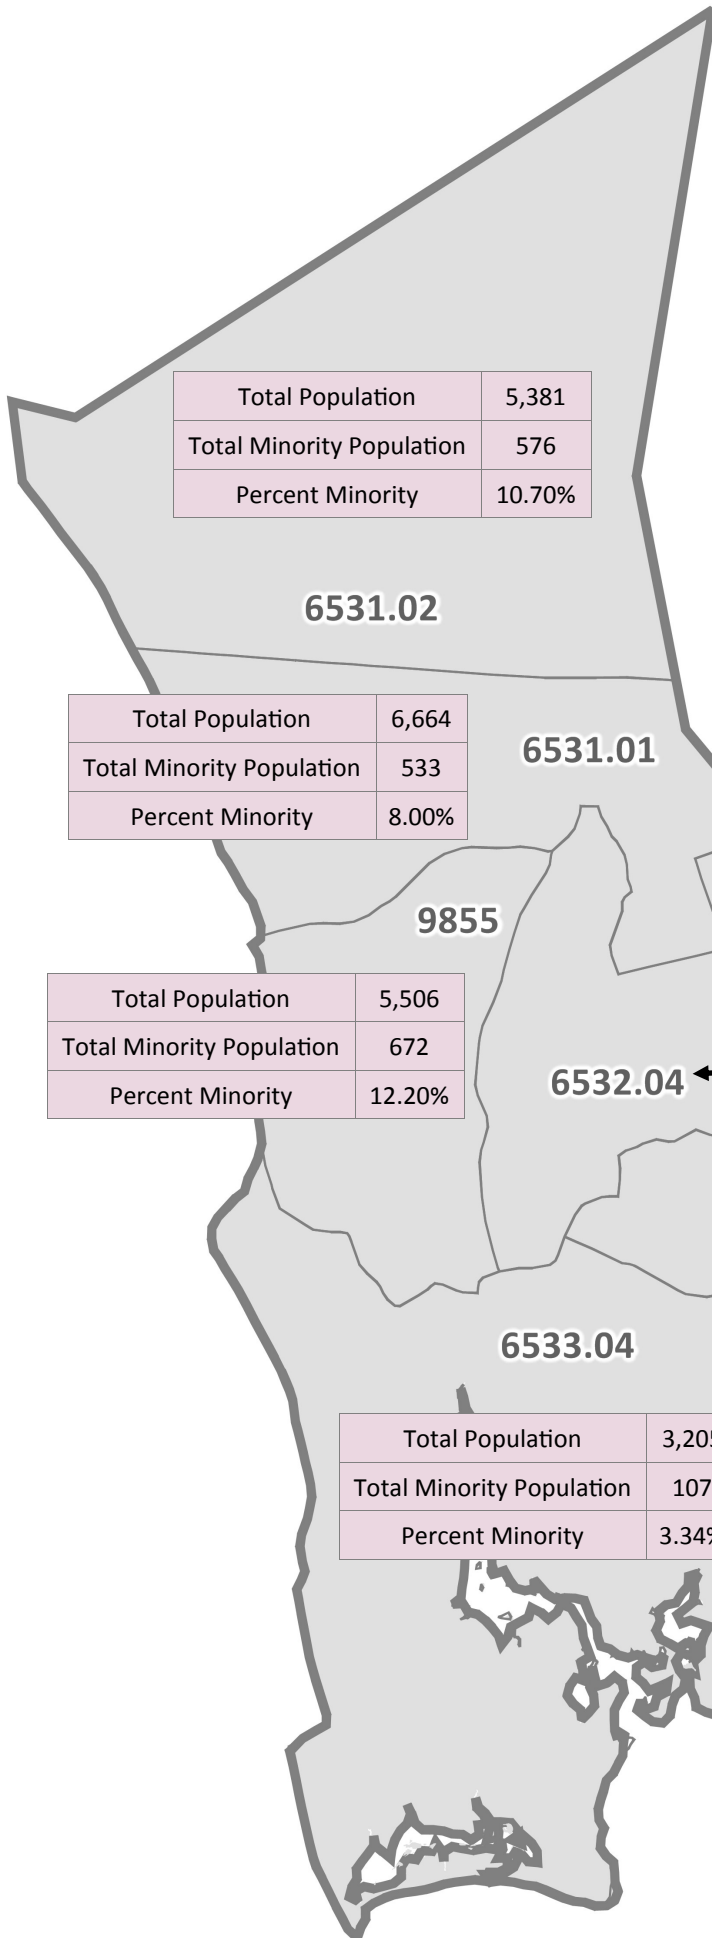

# Dartmouth

## Minority Population

(2010 Census Data)

SRPEDD Total Population	616,670
SRPEDD Total Minority Population	67,721
SRPEDD Minority Regional Average	10.98%
Dartmouth Total Population	34,032
Dartmouth Total Minority Population	2,709
Dartmouth Minority	7.96%