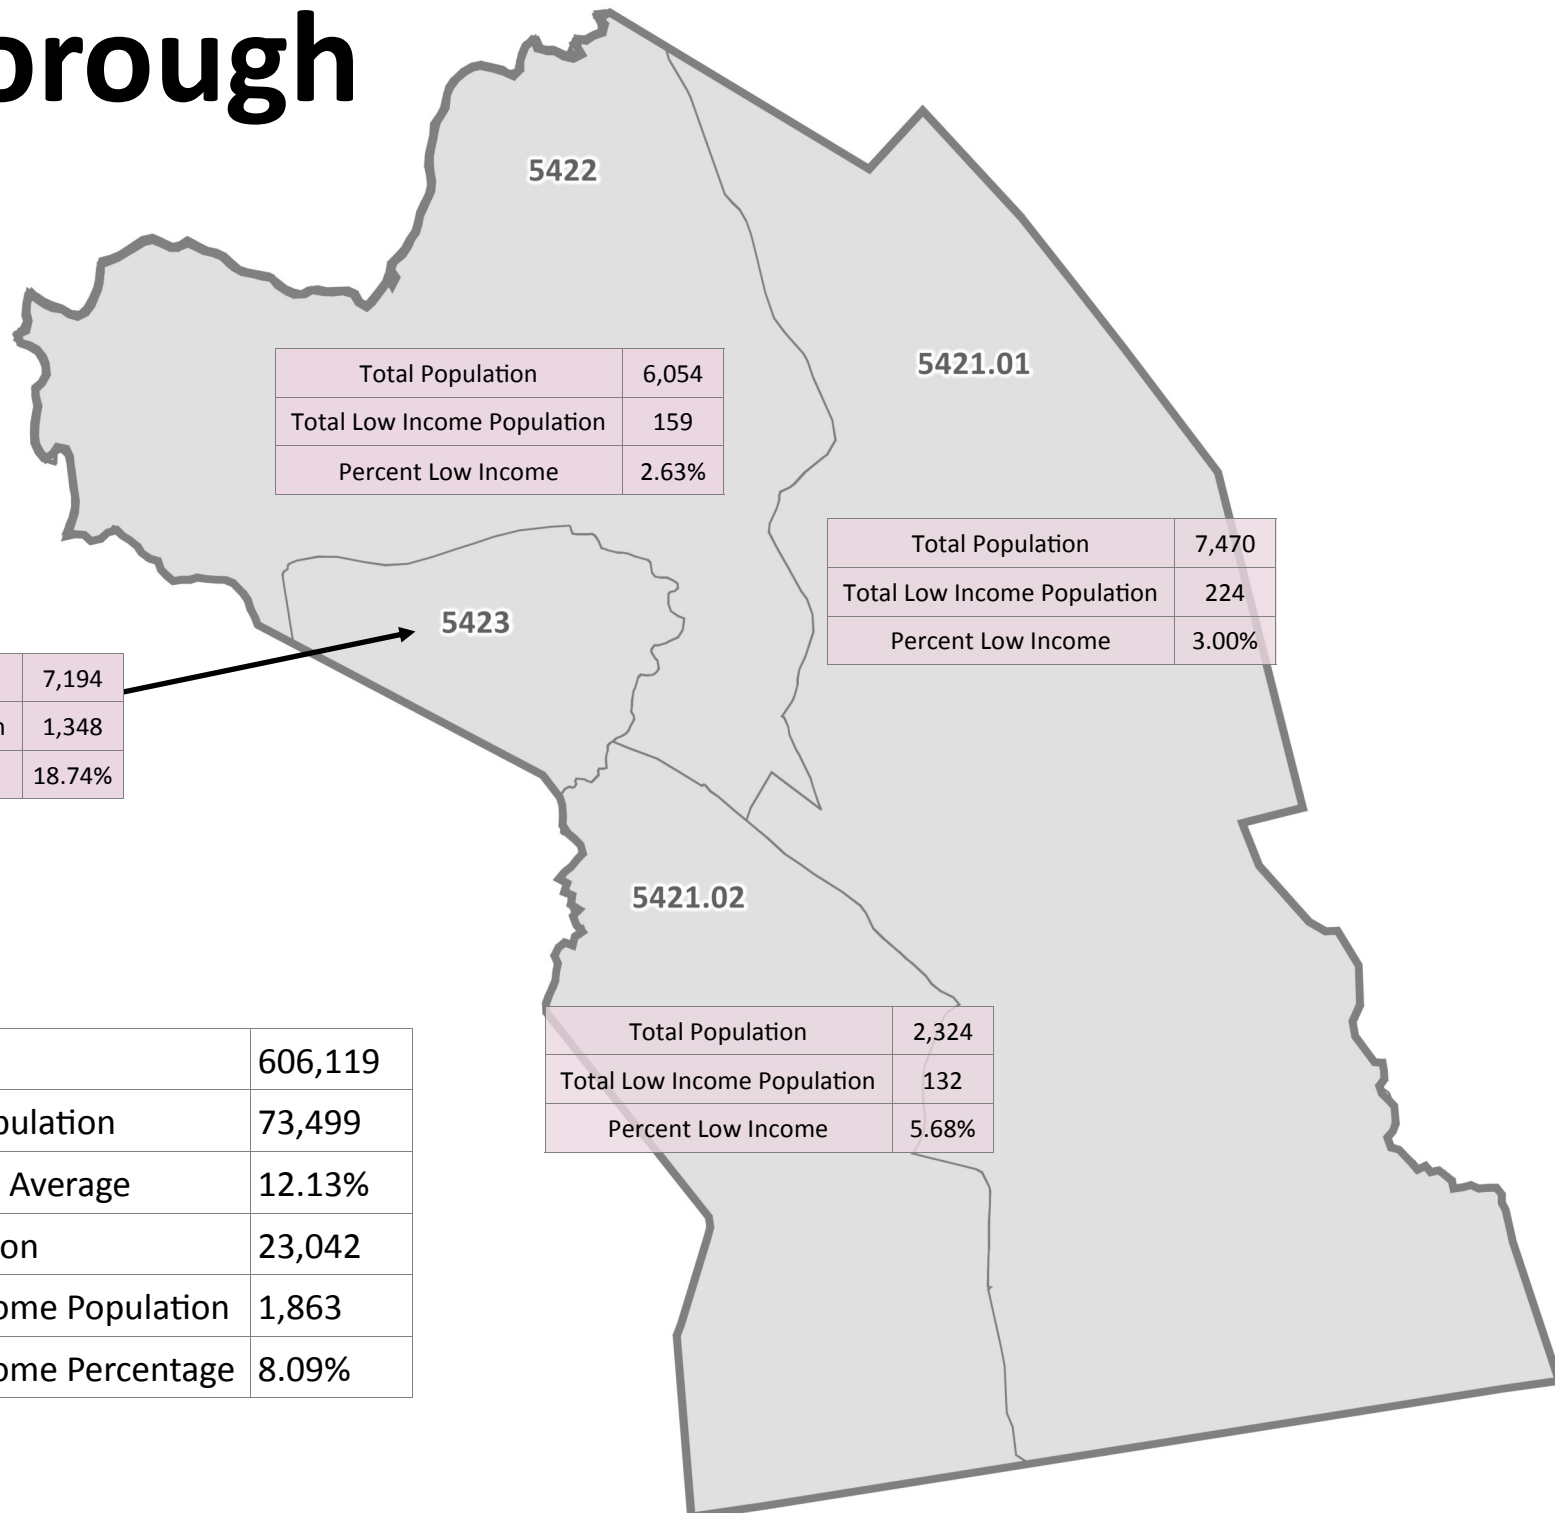

Middleborough

Low Income Population

(2010-2014 ACS Data)

Total Population	6,054
Total Low Income Population	159
Percent Low Income	2.63%

Total Population	7,470
Total Low Income Population	224
Percent Low Income	3.00%

Total Population	7,194
Total Low Income Population	1,348
Percent Low Income	18.74%

Total Population	2,324
Total Low Income Population	132
Percent Low Income	5.68%

SRPEDD Total Population	606,119
SRPEDD Total Low Income Population	73,499
SRPEDD Low Income Regional Average	12.13%
Middleborough Total Population	23,042
Middleborough Total Low Income Population	1,863
Middleborough Total Low Income Percentage	8.09%