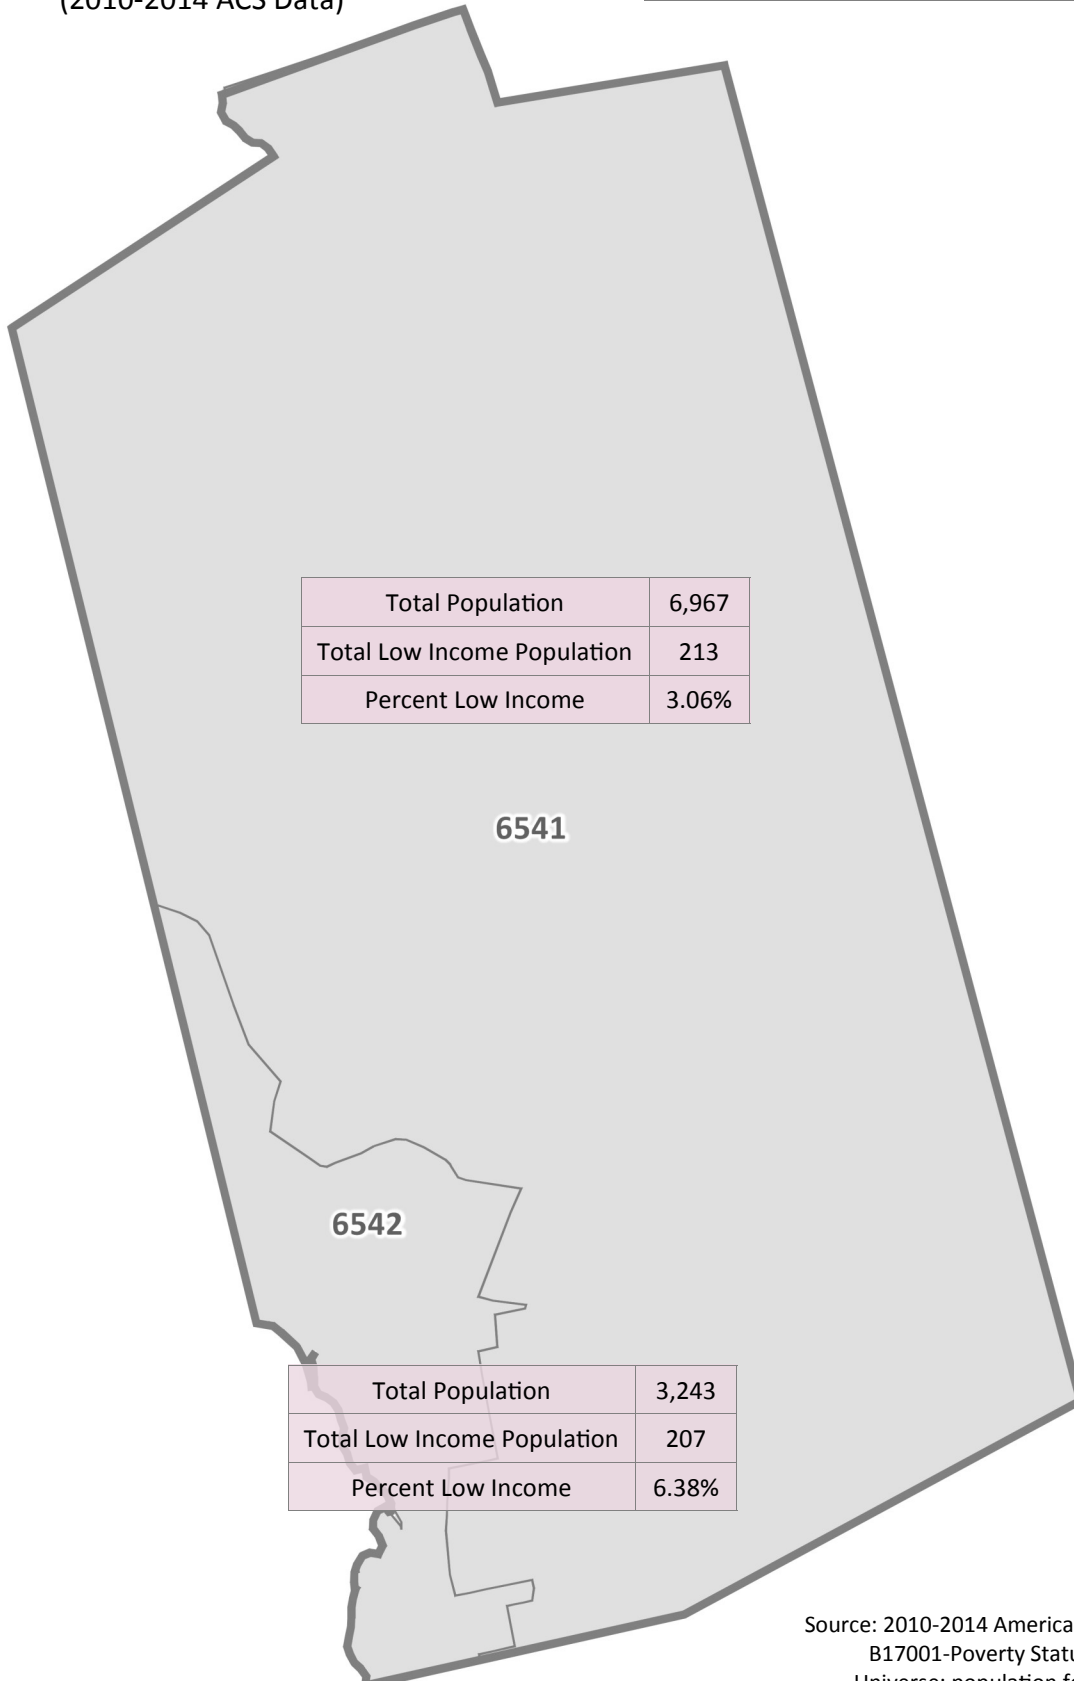

# Acushnet

## Low Income Population

(2010-2014 ACS Data)

SRPEDD Total Population	606,119
SRPEDD Total Low Income Population	73,499
SRPEDD Low Income Regional Average	12.13%
Acushnet Total Population	10,210
Acushnet Total Low Income Population	420
Acushnet Total Low Income Percentage	4.11%

Source: 2010-2014 American Community Survey 5-year estimates.  
B17001-Poverty Status in the past 12 months by sex by age.  
Universe: population for whom poverty status is determined.